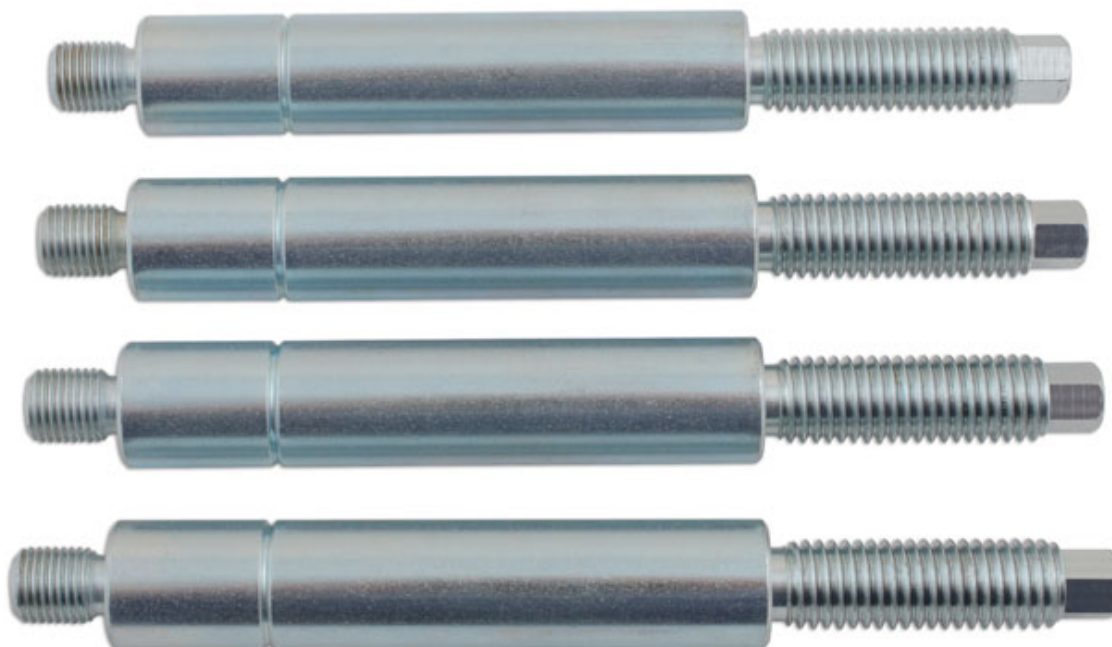

Nabenabzieher-Adapterkit – PSA

Adaptor kit M12 x 1.25 male used to convert Hub Puller and Driveshaft Remover/Press Kit (Part No. 5648) to Citroën/Peugeot applications.

Additional Information

- Adapterkit für 5648 – PSA
- Größe M12x1,25 Außengewinde
- Anwendung: Citroën C2/C3/C4/C5/C6/C8
- Anwendung: Peugeot 205/206/306/307/405/1007
- 4 St.